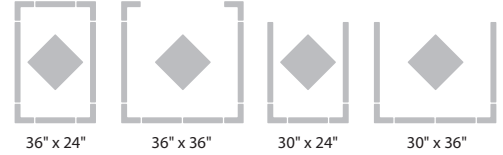

Floor Sign

SEVERE WEATHER SHELTER

2" x 12" PTP400