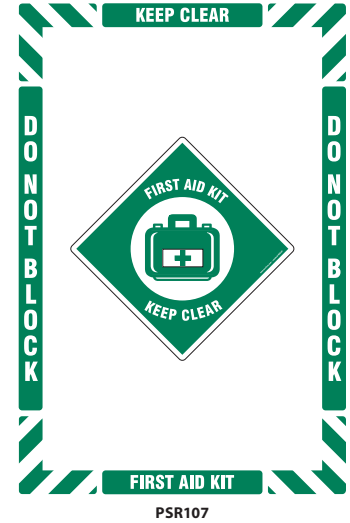

Floor Kit

Slip-Gard™ Kit can be configured in multiple sizes. See website for more information.

Configurable in Four Ways!